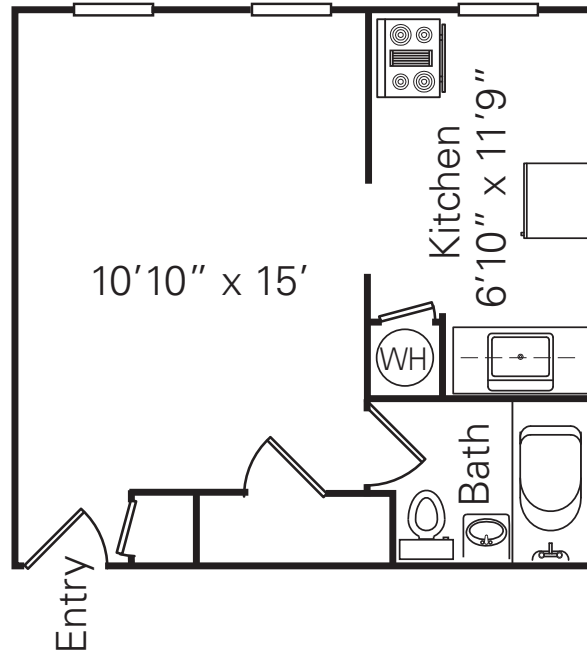

Floor 1

Floors 2-4

# S-8

Studio  
315 Sq. Ft.

**18** SUMMIT STREET  
APARTMENTS

18 Summit Street | East Orange, NJ 07017  
 Tel: (973) 677-1924 | Email: info@18summit.com

[WWW.18SUMMIT.COM](http://WWW.18SUMMIT.COM)

Square footage and room dimensions are approximate