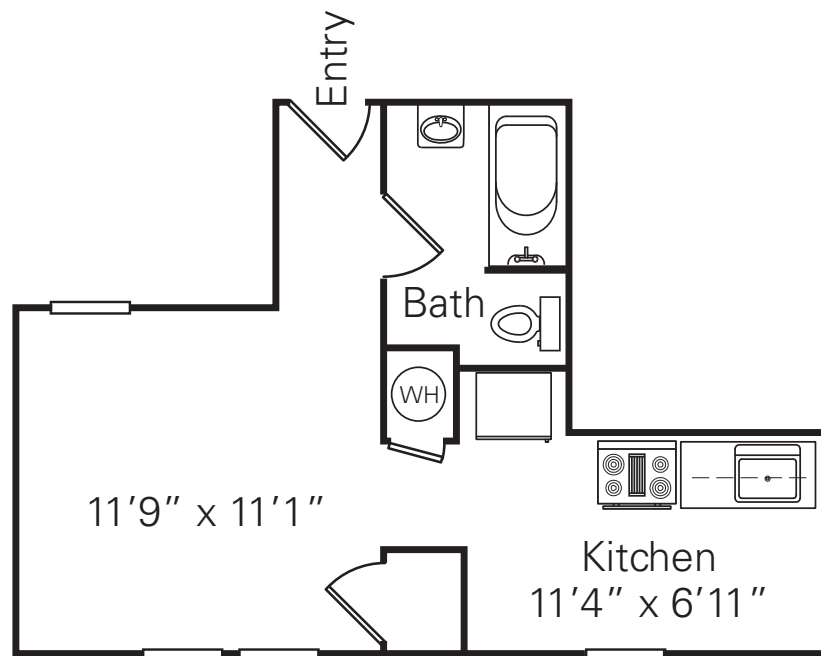

Floor 1

Floors 2-4

S-6

Studio
310 Sq. Ft.

18 SUMMIT STREET
APARTMENTS

18 Summit Street | East Orange, NJ 07017
 Tel: (973) 677-1924 | Email: info@18summit.com

WWW.18SUMMIT.COM

Square footage and room dimensions are approximate