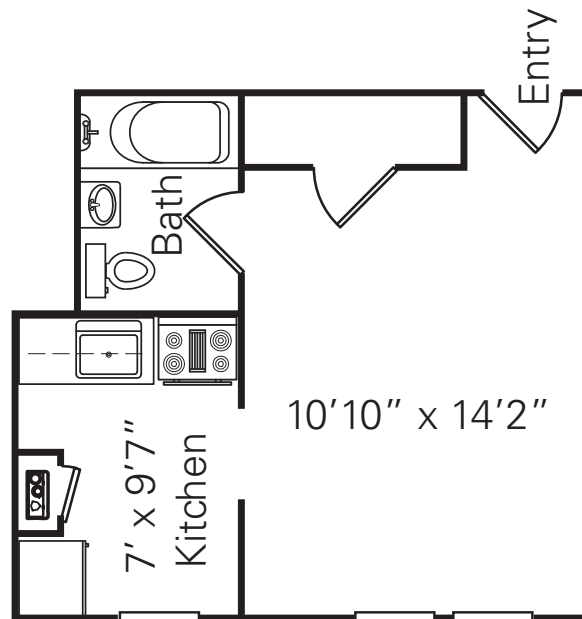

Floor 1

Floors 2-4

Studio
300 Sq. Ft.

18 Summit Street | East Orange, NJ 07017
Tel: (973) 677-1924 | Email: info@18summit.com

WWW.18SUMMIT.COM

Square footage and room dimensions are approximate