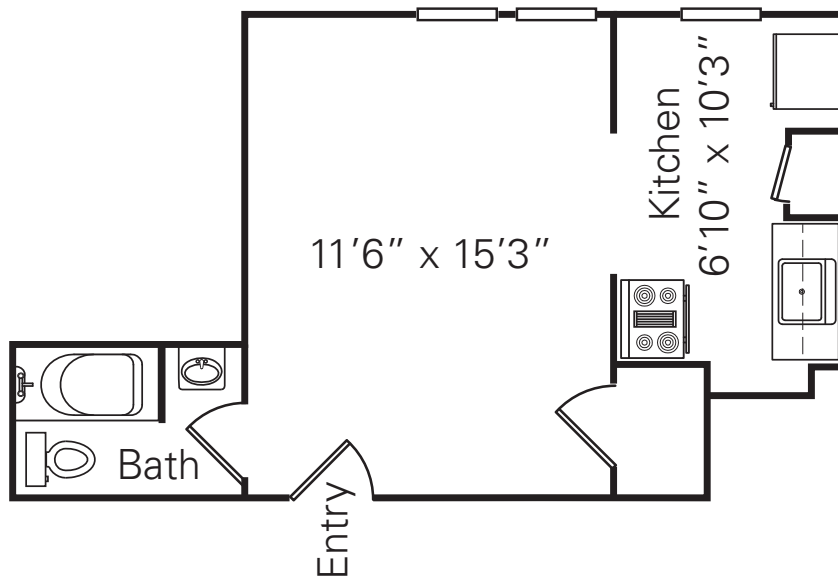

Floor 1

Floors 2-4

Studio
300 Sq. Ft.

18 SUMMIT STREET
APARTMENTS

18 Summit Street | East Orange, NJ 07017
Tel: (973) 677-1924 | Email: info@18summit.com

WWW.18SUMMIT.COM

Square footage and room dimensions are approximate