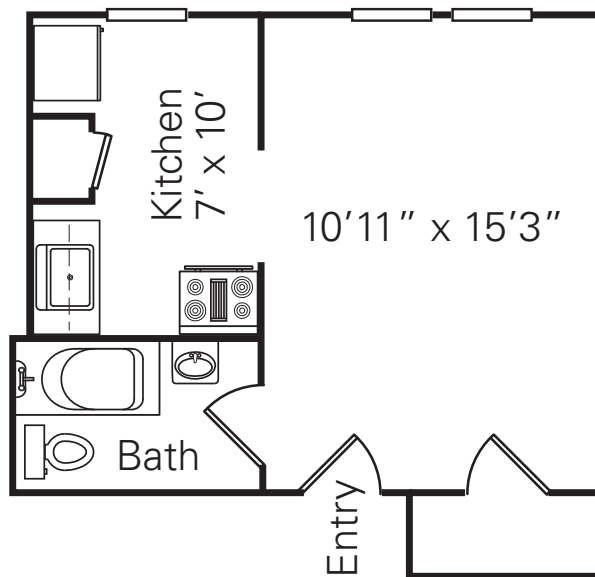

Floor 1

Floors 2-4

Studio
300 Sq. Ft.

18 Summit Street | East Orange, NJ 07017
Tel: (973) 677-1924 | Email: info@18summit.com

WWW.18SUMMIT.COM

Square footage and room dimensions are approximate