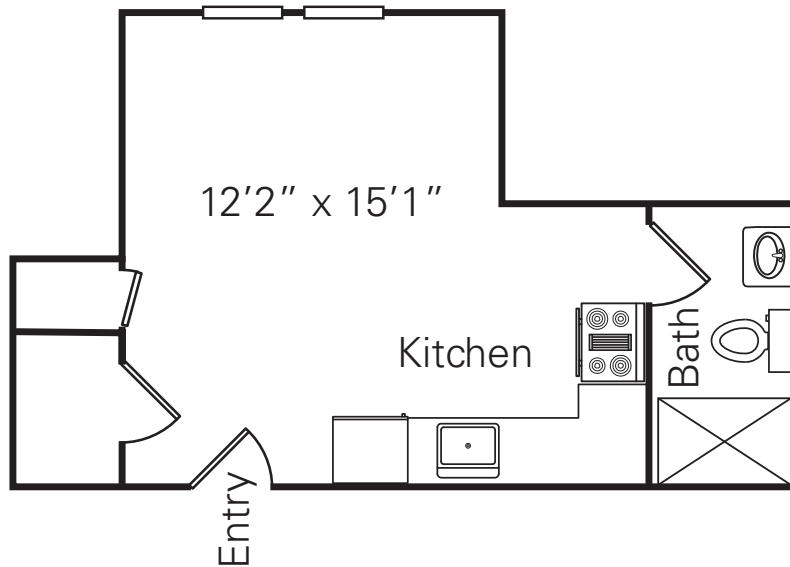

Floor 1

Floors 2-4

E-5

Efficiency
300 Sq. Ft.

18 SUMMIT STREET
APARTMENTS

18 Summit Street | East Orange, NJ 07017
 Tel: (973) 677-1924 | Email: info@18summit.com

WWW.18SUMMIT.COM

Square footage and room dimensions are approximate