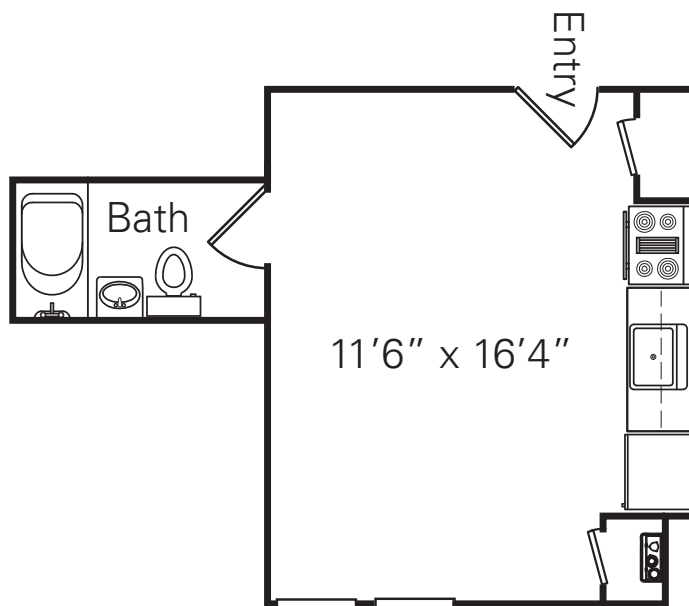

Floor 1

Floors 2-4

Efficiency
275 Sq. Ft.

18 SUMMIT STREET
APARTMENTS

18 Summit Street | East Orange, NJ 07017
Tel: (973) 677-1924 | Email: info@18summit.com

WWW.18SUMMIT.COM

Square footage and room dimensions are approximate