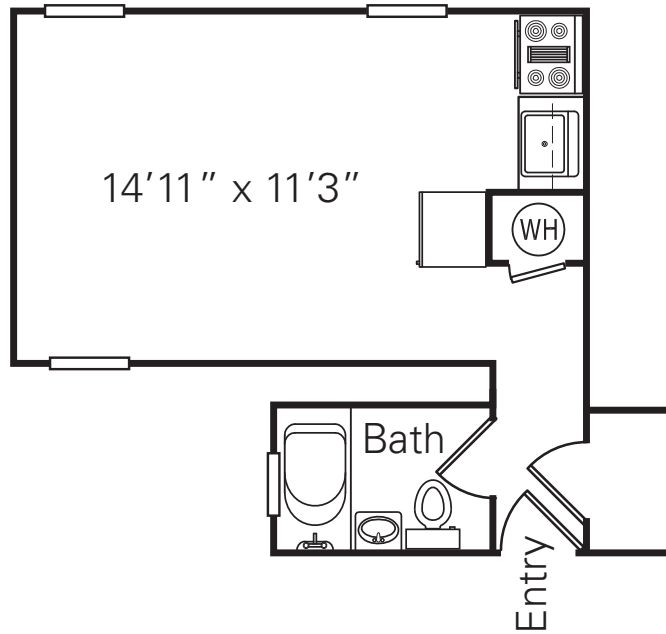

Floor 1

Floors 2-4

E-3

Efficiency
260 Sq. Ft.

18 SUMMIT STREET APARTMENTS

18 Summit Street | East Orange, NJ 07017
Tel: (973) 677-1924 | Email: info@18summit.com

WWW.18SUMMIT.COM

Square footage and room dimensions are approximate