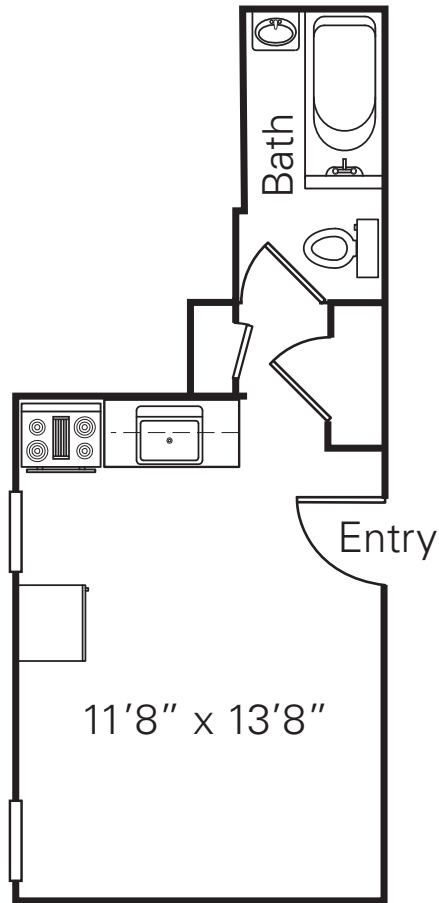

Floor 1

Floors 2-4

E-2

Efficiency w/ Bed
250 Sq. Ft.

18 SUMMIT STREET APARTMENTS

18 Summit Street | East Orange, NJ 07017
Tel: (973) 677-1924 | Email: info@18summit.com

WWW.18SUMMIT.COM

Square footage and room dimensions are approximate