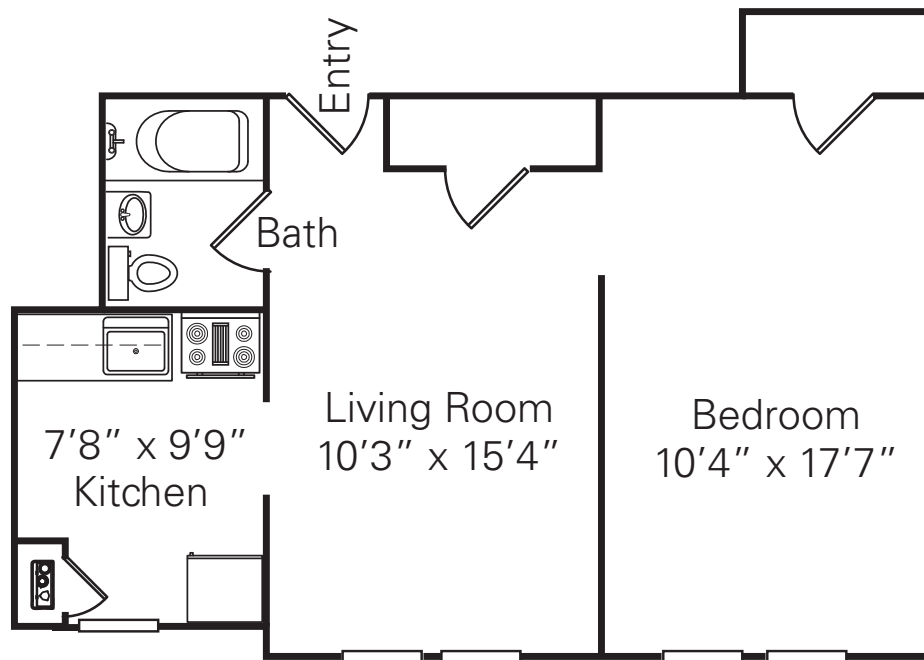

Floor 1

Floors 2-4

1-B

1 Bed, 1 Bath
470 Sq. Ft.

18 SUMMIT STREET APARTMENTS

18 Summit Street | East Orange, NJ 07017
Tel: (973) 677-1924 | Email: info@18summit.com

WWW.18SUMMIT.COM

Square footage and room dimensions are approximate