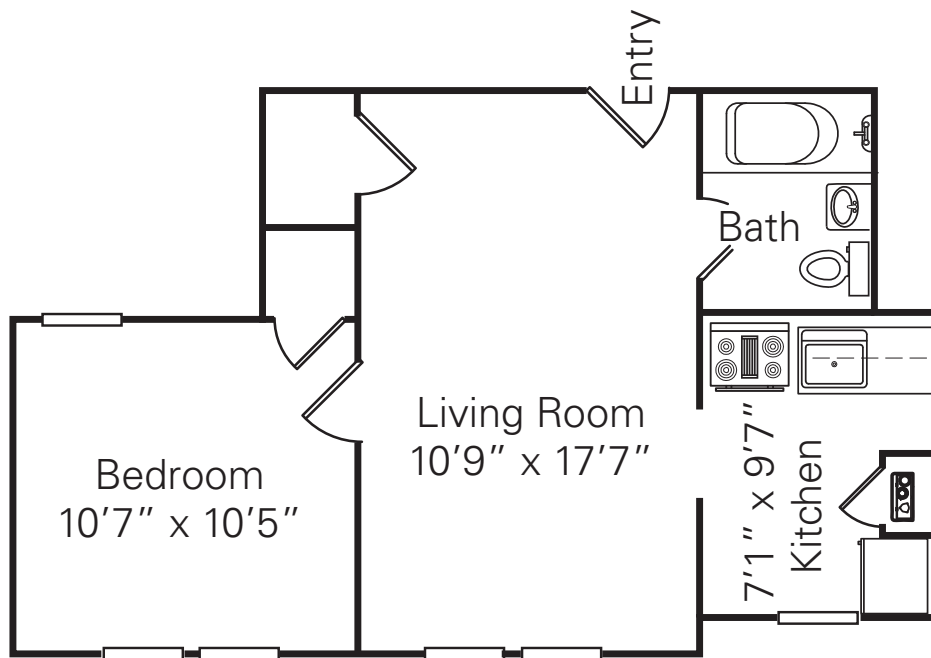

Floor 1

Floors 2-4

1 Bed, 1 Bath
440 Sq. Ft.

18 SUMMIT STREET
APARTMENTS

18 Summit Street | East Orange, NJ 07017
Tel: (973) 677-1924 | Email: info@18summit.com

WWW.18SUMMIT.COM

Square footage and room dimensions are approximate