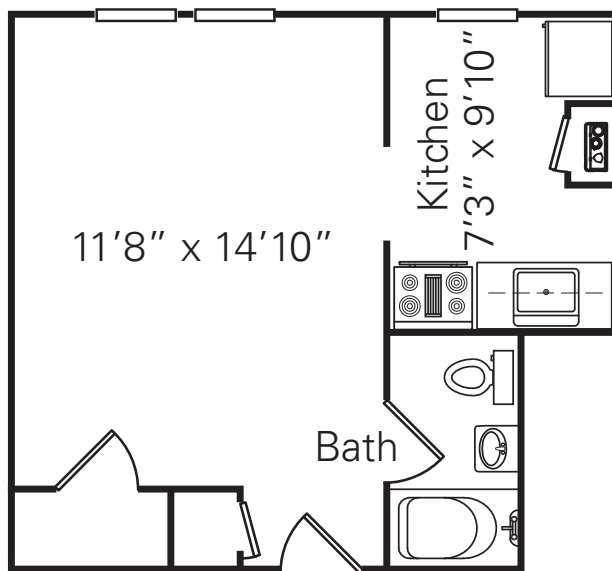

Floor 1

Floors 2-4

S-9

Studio
320 Sq. Ft.

18 SUMMIT STREET APARTMENTS

18 Summit Street | East Orange, NJ 07017
Tel: (973) 677-1924 | Email: info@18summit.com

WWW.18SUMMIT.COM

Square footage and room dimensions are approximate