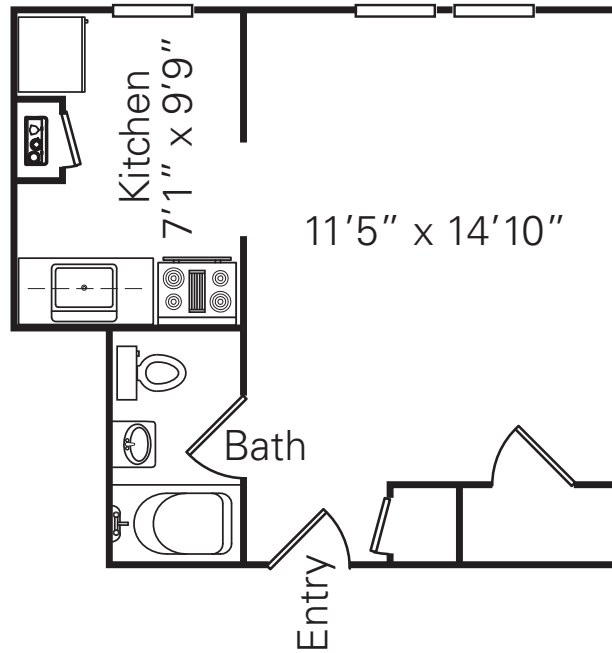

Floor 1

Floors 2-4

S-7

Studio
310 Sq. Ft.

18 SUMMIT STREET
APARTMENTS

18 Summit Street | East Orange, NJ 07017
 Tel: (973) 677-1924 | Email: info@18summit.com

WWW.18SUMMIT.COM

Square footage and room dimensions are approximate