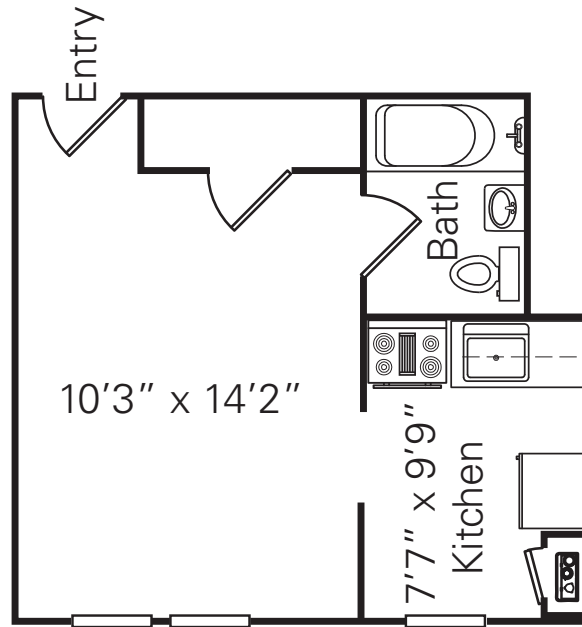

Floor 1

Floors 2-4

# S-5

Studio  
300 Sq. Ft.

**18** SUMMIT STREET  
APARTMENTS

18 Summit Street | East Orange, NJ 07017  
 Tel: (973) 677-1924 | Email: info@18summit.com

[WWW.18SUMMIT.COM](http://WWW.18SUMMIT.COM)

Square footage and room dimensions are approximate