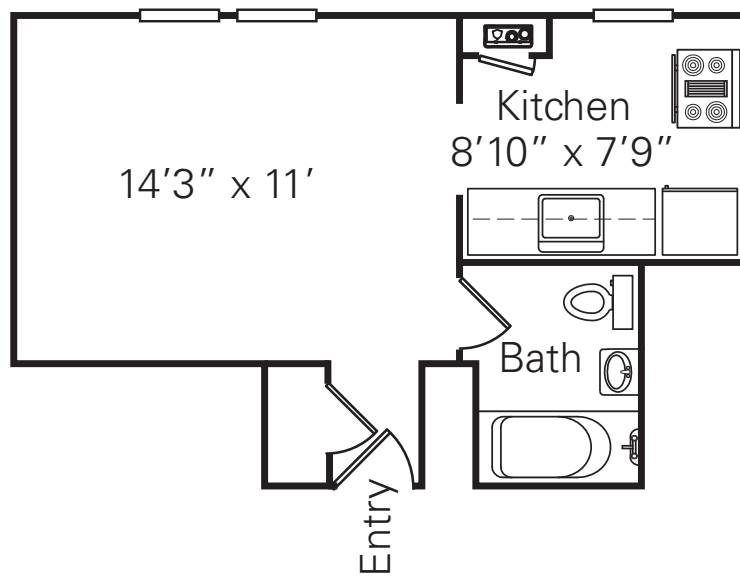

Floor 1

Floors 2-4

Studio
300 Sq. Ft.

18 SUMMIT STREET
APARTMENTS

18 Summit Street | East Orange, NJ 07017
Tel: (973) 677-1924 | Email: info@18summit.com

WWW.18SUMMIT.COM

Square footage and room dimensions are approximate