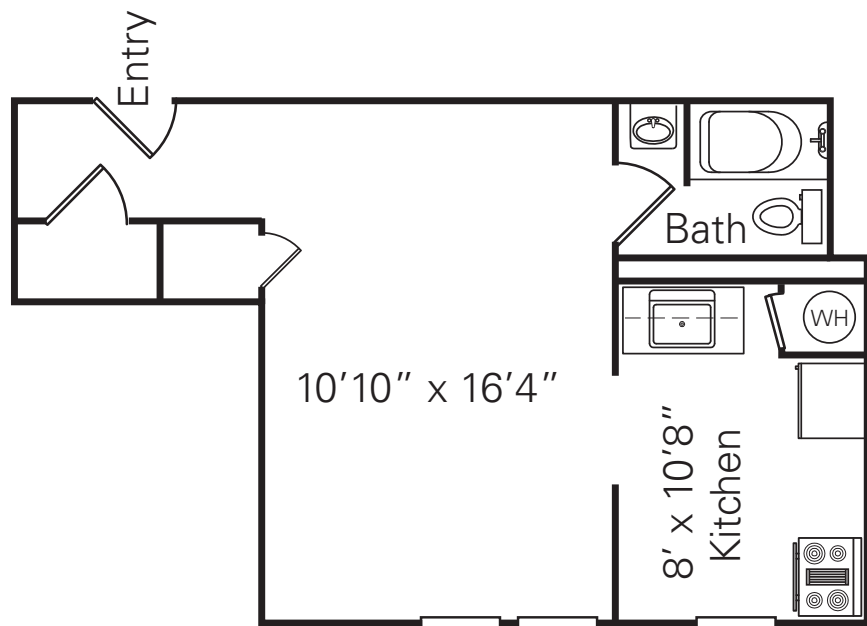

S-12

Studio
345 Sq. Ft.

18 SUMMIT STREET APARTMENTS

18 Summit Street | East Orange, NJ 07017
Tel: (973) 677-1924 | Email: info@18summit.com

WWW.18SUMMIT.COM

Square footage and room dimensions are approximate