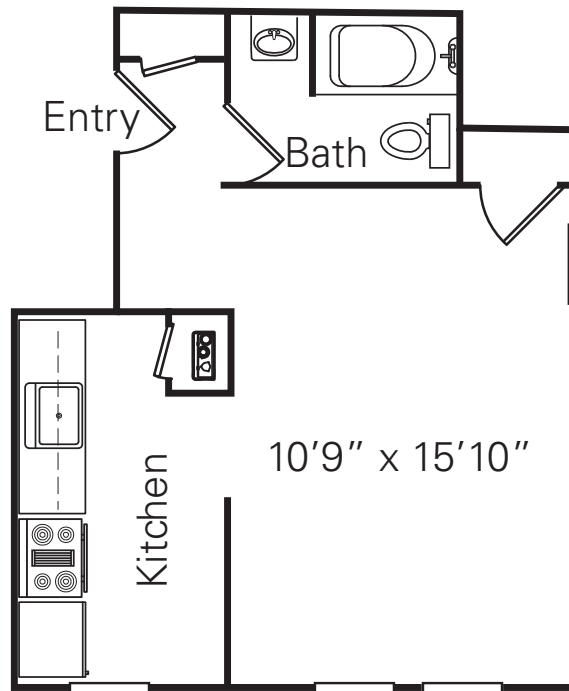

Floor 1

Floors 2-4

# S-10

Studio  
330 Sq. Ft.

**18** SUMMIT STREET  
APARTMENTS

18 Summit Street | East Orange, NJ 07017  
 Tel: (973) 677-1924 | Email: info@18summit.com

[WWW.18SUMMIT.COM](http://WWW.18SUMMIT.COM)

Square footage and room dimensions are approximate